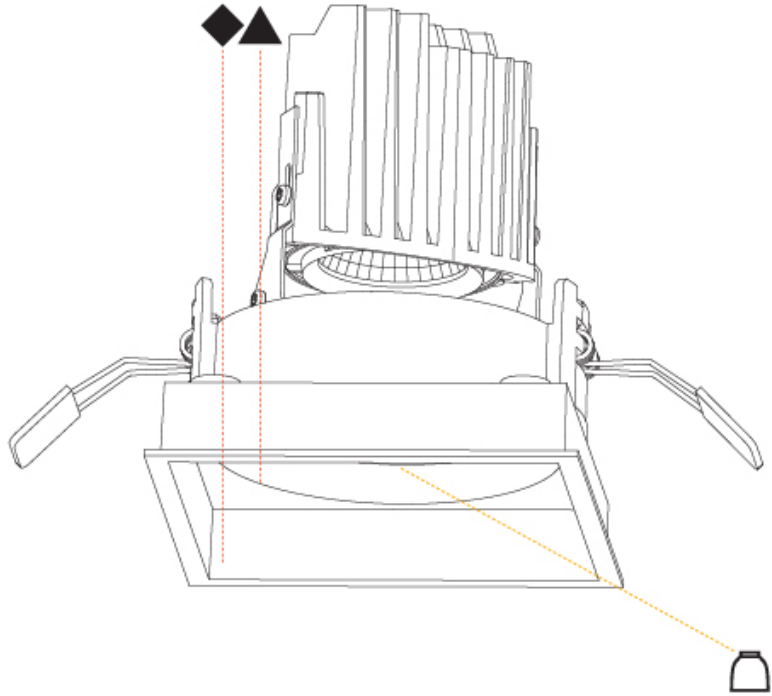

BIONIQ SQUARE DEEP RECESSED

A35368-

For Color / Finish Chart & Symbology see Appendix or product page downloadable area.

	27K	35K	30K	40K	°K
Color Temperature	2700K	3500K	3000K	4000K	
Reflector	20	40	60		
	20°	40°	60°		

ORDER-EXAMPLE:
L3XXXX- 02 02 30K 20
Black Black 3000K 20°