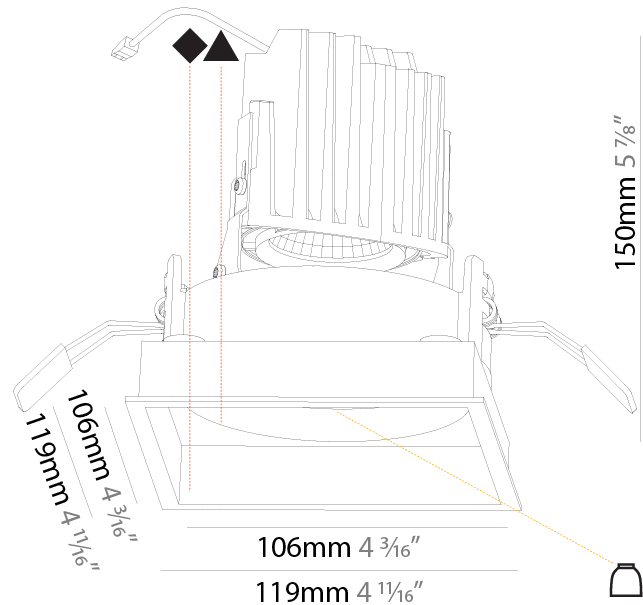

Series: Bioniq
Subseries: Bioniq Square Deep
Brand: Prolicht
Division: Architectural
Mounting Type: Recessed
Mounting Location: Ceiling
Subcategory: Downlight

PHYSICAL

Shape: Square
Length (mm): 119
Length (in): 4 11/16
Width (mm): 119
Width (in): 4 11/16
Depth (mm): 150
Depth (in): 5 7/8
Ceiling Thickness (mm): 10 / 12.5 / 15
Ceiling Thickness (in): 3/8 or 1/2 or 9/16
Min. Recessing Depth (mm): 170
Min. Recessing Depth (in): 6 11/16
Light Distribution: Downlight
Weight (kg): 0.626
Weight (lbs): 1.38
Fixture Finish: SSR / BKV / CWI / CRY / HAB / LAG / UFT / ITA / RUA / RUR / MIC / FTG / MYG / TWT / LOD / PUS / FRO / FUP / KIA / POP / BLS / SPG / MEY / GOH / GUM / CHC / COM / ABZ / JAG / OBR / MOS / ROR
Fixture Material: Aluminum Die Cast
Cut-out Measurements: 114mm / 4 1/2" x 114mm / 4 1/2"

ELECTRICAL

Lamp Type: LED (Zhaga Standard)
Input Wattage (W): 16.5
Total Output Wattage (W): 14
Dimming: Tri-Mode (Non-Dimming and Phase Dimming (120Vac only) and 0-10V Dimming)
Driver Included: No
Driver Location: Recessed Housing
Driver Type: Constant Current - Universal
Driver Class: Class 2
Input Voltage (V): 120 - 277
Constant Current (MA): 500

LED

Number of LEDs: 1
Color Temperature (°K): 2700 / 3000 / 3500 / 4000
Max. Delivered Lumen (lm): 940 / 980 / 1029 / 1050
Nominal Lumen (lm): 1386 / 1438 / 1511 / 1542
CRI: >90 CRI

OPTICAL

Reflector: 20 / 40 / 60

RATINGS AND CERTIFICATIONS

Certified By: Certified for North American Standards
IP rating: IP20