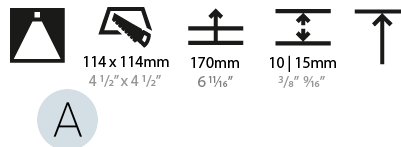

Series: Bioniq
Subseries: Bioniq Square Deep
Brand: Prolicht
Division: Architectural
Mounting Type: Recessed
Mounting Location: Ceiling
Subcategory: Downlight

PHYSICAL

Shape: Square
Length (mm): 119
Length (in): 4 11/16
Width (mm): 119
Width (in): 4 11/16
Depth (mm): 150
Depth (in): 5 7/8
Ceiling Thickness (mm): 10 / 12.5 / 15
Ceiling Thickness (in): 3/8 or 1/2 or 9/16
Min. Recessing Depth (mm): 170
Min. Recessing Depth (in): 6 11/16
Light Distribution: Downlight
Weight (kg): 0.626
Weight (lbs): 1.38
Fixture Finish: SSR / BKV / CWI / CRY / HAB / LAG / UFT / ITA / RUA / RUR / MIC / FTG / MYG / TWT / LOD / PUS / FRO / FUP / KIA / POP / BLS / SPG / MEY / GOH / GUM / CHC / COM / ABZ / JAG / OBR / MOS / ROR
Fixture Material: Aluminum Die Cast
Cut-out Measurements: 114mm / 4 1/2" x 114mm / 4 1/2"

ELECTRICAL

Lamp Type: LED (Zhaga Standard)
Input Wattage (W): 16.5
Total Output Wattage (W): 14
Dimming: Tri-Mode (Non-Dimming and Phase Dimming (120Vac only) and 0-10V Dimming)
Driver Included: No
Driver Location: Recessed Housing
Driver Type: Constant Current - Universal
Driver Class: Class 2
Input Voltage (V): 120 - 277
Constant Current (MA): 500

LED

Number of LEDs: 1
Color Temperature (°K): 2700 / 3000 / 3500 / 4000
Max. Delivered Lumen (lm): 940 / 980 / 1029 / 1050
Nominal Lumen (lm): 1386 / 1438 / 1511 / 1542
CRI: >90 CRI

OPTICAL

Reflector: 20 / 40 / 60

RATINGS AND CERTIFICATIONS

Certified By: Certified for North American Standards
IP rating: IP20