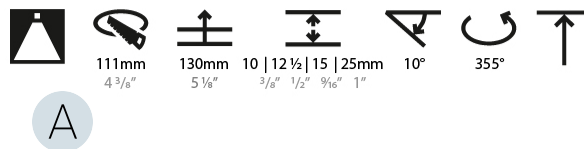

ELECTRICAL

Lamp Type: LED (Zhaga Standard)
Input Wattage (W): 13.2 / 16.5
Total Output Wattage (W): 12.1 / 14.7
Dimming: Tri-Mode (Non-Dimming and Phase Dimming (120Vac only) and 0-10V Dimming)
Driver Included: No
Driver Location: Recessed Housing
Driver Type: Constant Current - Universal
Driver Class: Class 2
Housing: See components
Input Voltage (V): 120 - 277
Constant Current (MA): 350

LED

Number of LEDs: 1
Color Temperature (°K): 2700 / 3000 / 3500 / 4000
Max. Delivered Lumen (lm): 850 / 950 / 1019 / 1040
Nominal Lumen (lm): 960 / 1070 / 1156 / 1180
CRI: >90 CRI
Efficiency (%): 88.5
Lamp Life (hrs): 50000
Upon Request: RGB-W Tunable White Special Color Temperature Special LED

OPTICAL

Reflector°: 10
Adjustability: Rotational 355°; Tilt 10°
Upon Request: Special Beam Angles

RATINGS AND CERTIFICATIONS

Zaneen Group Inc. © 2024, T 1800-388-3382, F 416-247-9319, www.zaneen.com
Certified By: Certified for North American Standards
Available for international specifications by adding "INT" at the end of the existing Model #. For assistance on 'custom' specifications, contact zteam@zaneen.com.
IP Rating: IP20
If a conflict occurs to supply the best product, we reserve the right to change specifications or materials without notice. The most recent specification sheets are found at zaneen.com