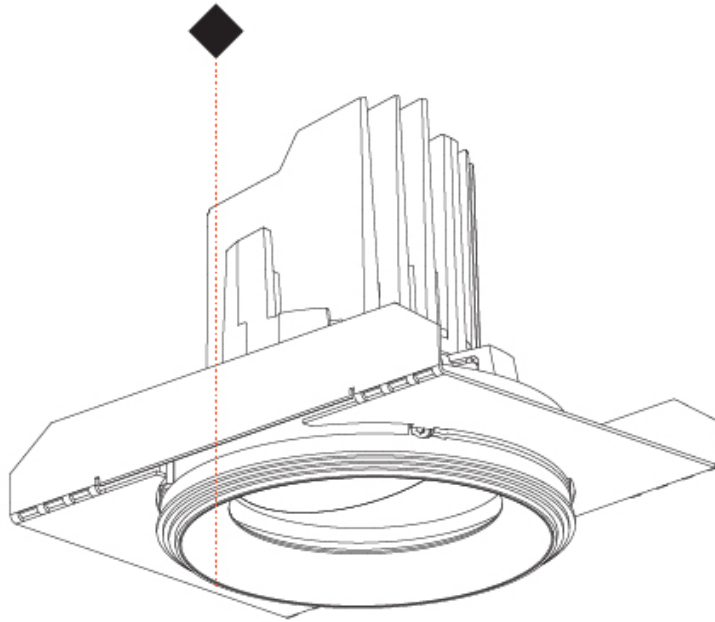

BIONIQ ROUND SEMI ADJUSTABLE TRIMLESS

A35203-

PROJECT

TYPE

SPECIFIER

QUANTITY

DATE