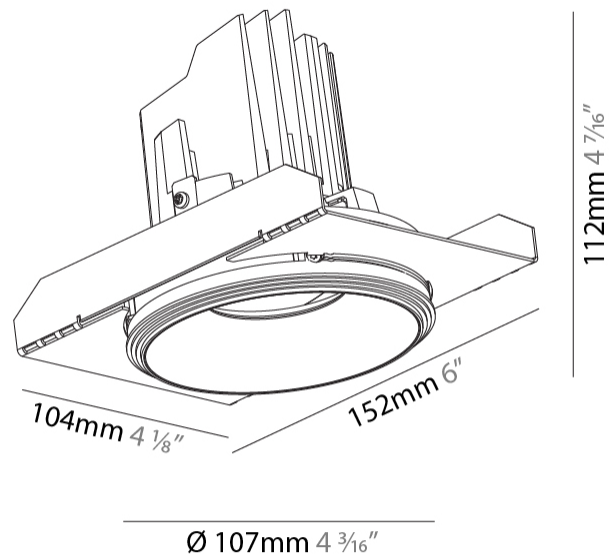

ELECTRICAL

Lamp Type: LED (Zhaga Standard)
Input Wattage (W): 13.2 / 16.5
Total Output Wattage (W): 12.1 / 14.7
Dimming: Tri-Mode (Non-Dimming and Phase Dimming (120Vac only) and 0-10V Dimming)
Driver Included: No
Driver Location: Recessed Housing
Driver Type: Constant Current - Universal
Driver Class: Class 2
Housing: See components
Input Voltage (V): 120 - 277
Constant Current (MA): 350

LED

Number of LEDs: 1
Color Temperature (°K): 2700 / 3000 / 3500 / 4000
Max. Delivered Lumen (lm): 850 / 950 / 1019 / 1040
Nominal Lumen (lm): 960 / 1070 / 1156 / 1180
CRI: >90 CRI
Efficiency (%): 88.5
Lamp Life (hrs): 50000
Upon Request: RGB-W Tunable White Special Color Temperature Special LED

OPTICAL

Reflector°: 10
Adjustability: Rotational 355°; Tilt 10°
Upon Request: Special Beam Angles

RATINGS AND CERTIFICATIONS

Zaneen Group Inc. © 2024, T 1800-388-3382, F 416-247-9319, www.zaneen.com
Certified By: Certified for North American Standards
Available for international specifications by adding "INT" at the end of the existing Model #. For assistance on 'custom' specifications, contact zteam@zaneen.com.
IP Rating: IP20
If a conflict occurs to supply the best product, we reserve the right to change specifications or materials without notice. The most recent specification sheets are found at zaneen.com